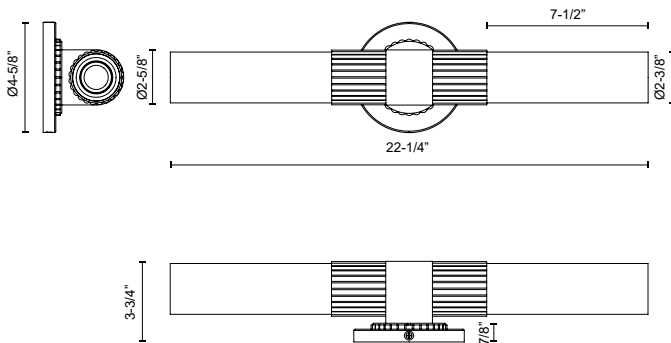

alora mood

P. 1.855.855.8926

CANADA: 19054 28TH Avenue Surrey - BC V3Z 6M3

USA: 3035 E. Lone Mountain Rd - Las Vegas, NV, 89081

RUE VL416102

FIXTURE DIMENSIONS	W22-1/4" x H4-5/8" x E3-3/4"
HEIGHT FROM CENTER	2-3/8"
EXTENSION	3-3/4"
LAMP TYPE	E26
MAX WATTAGE	60W
BULB QTY	2
BULBS INCLUDED	No
VOLTAGE	120V
MATERIAL	Steel
GLASS DETAILS	Glossy Opal Glass
INSTALL OPTIONS	All Orientation
ADA COMPLIANT	YES
LOCATION	Damp
CANOPY DIMENSIONS	D4-5/8" x E7/8"
PAINT FINISH	BG01; MB01; WB01;

[D - Diameter, L - Length, W - Width, H - Height, E - Extension]

AVAILABLE FINISHES:

VL416102MBBG
Matte
Black/Brushed
Gold

VL416102BG
Brushed Gold

VL416102WB
Warm Bronze

WWW.ALORAMOOD.COM

© 2023 KUZCO LIGHTING. ALL RIGHTS RESERVED.